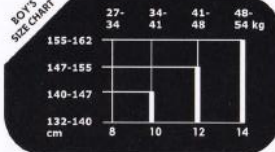

MAN'S
SIZE CHART

| | HEIGHT | WEIGHT | CHEST | WAIST | HIPS | NECK | INSEAM |
|----|--------|--------|-------|-------|------|------|--------|
| M | 165 | 62 | 86 | 74 | 91 | 36 | 69 |
| ML | 170 | 66 | 88 | 76 | 93 | 37 | 71 |
| L | 175 | 71 | 90 | 78 | 95 | 38 | 74 |
| XL | 180 | 76 | 92 | 80 | 96 | 39 | 76 |

GZLSSS20
税別 ¥16,000

Size: MS, M, L
Color: 060

ICON 3/2 LONG JOHN

GZLJIC20
税別 ¥31,000

Size: MS, M, L
Color: 010

ADVANTAGE PLUS 1MM ZIPJACKET

GZFZJK20
税別 ¥18,000

Size: MS, M, L
Color: 010, 060

**ADVANTAGE PLUS
SURF LEGGING**

GZADPT20
税別 ¥14,000

Size: MS, M, L
Color: 060

**WMS ICON
HOT PANTS**

GZHPT20
税別 ¥10,000

Size: MS, M
Color: 060

WOMEN'S
SIZE CHART

| | HEIGHT | WEIGHT | CHEST | WAIST | HIPS | NECK | INSEAM |
|----|--------|--------|-------|-------|------|------|--------|
| MS | 155 | 49 | 81 | 63 | 88 | 30 | 65 |
| M | 160 | 53 | 83 | 64 | 91 | 31 | 67 |
| L | 165 | 57 | 85 | 66 | 93 | 32 | 70 |

BOY'S
SIZE CHART

HURLEY BOY' S SPRING 2020

**BOY' S ADVANTAGE PLUS
3/2 FULL SUIT**

BV5241
税別 ¥26,000

Size: 8, 10, 12, 14
Color: 010

**BOY' S ADVANTAGE PLUS
2/2 SHORT SLEEVE SPRING**

AV0789
税別 ¥18,000

Size: 8, 10, 12, 14
Color: 471