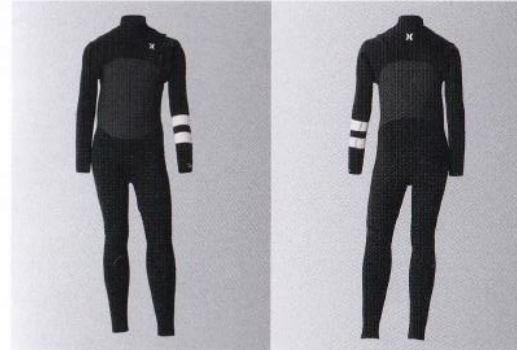

GZLSSS20
税別 ¥16,000

Size: MS, M, L
Color: 060

ICON 3/2 LONG JOHN

GZLJIC20
税別 ¥31,000

Size: MS, M, L
Color: 010

ADVANTAGE PLUS 1MM ZIPJACKET

GZFZJK20
税別 ¥18,000

Size: MS, M, L
Color: 010, 060

**ADVANTAGE PLUS
SURF LEGGING**

GZADPT20
税別 ¥14,000

Size: MS, M, L
Color: 060

**WMS ICON
HOT PANTS**

GZHPT20
税別 ¥10,000

Size: MS, M
Color: 060

WOMEN'S
SIZE CHART

| | HEIGHT | WEIGHT | CHEST | WAIST | HIPS | NECK | INSEAM |
|----|--------|--------|-------|-------|------|------|--------|
| MS | 155 | 49 | 81 | 63 | 88 | 30 | 65 |
| M | 160 | 53 | 83 | 64 | 91 | 31 | 67 |
| L | 165 | 57 | 85 | 66 | 93 | 32 | 70 |

BOY'S
SIZE CHART

HURLEY BOY' S SPRING 2020

**BOY' S ADVANTAGE PLUS
3/2 FULL SUIT**

BV5241
税別 ¥26,000

Size: 8, 10, 12, 14
Color: 010

**BOY' S ADVANTAGE PLUS
2/2 SHORT SLEEVE SPRING**

AV0789
税別 ¥18,000

Size: 8, 10, 12, 14
Color: 471